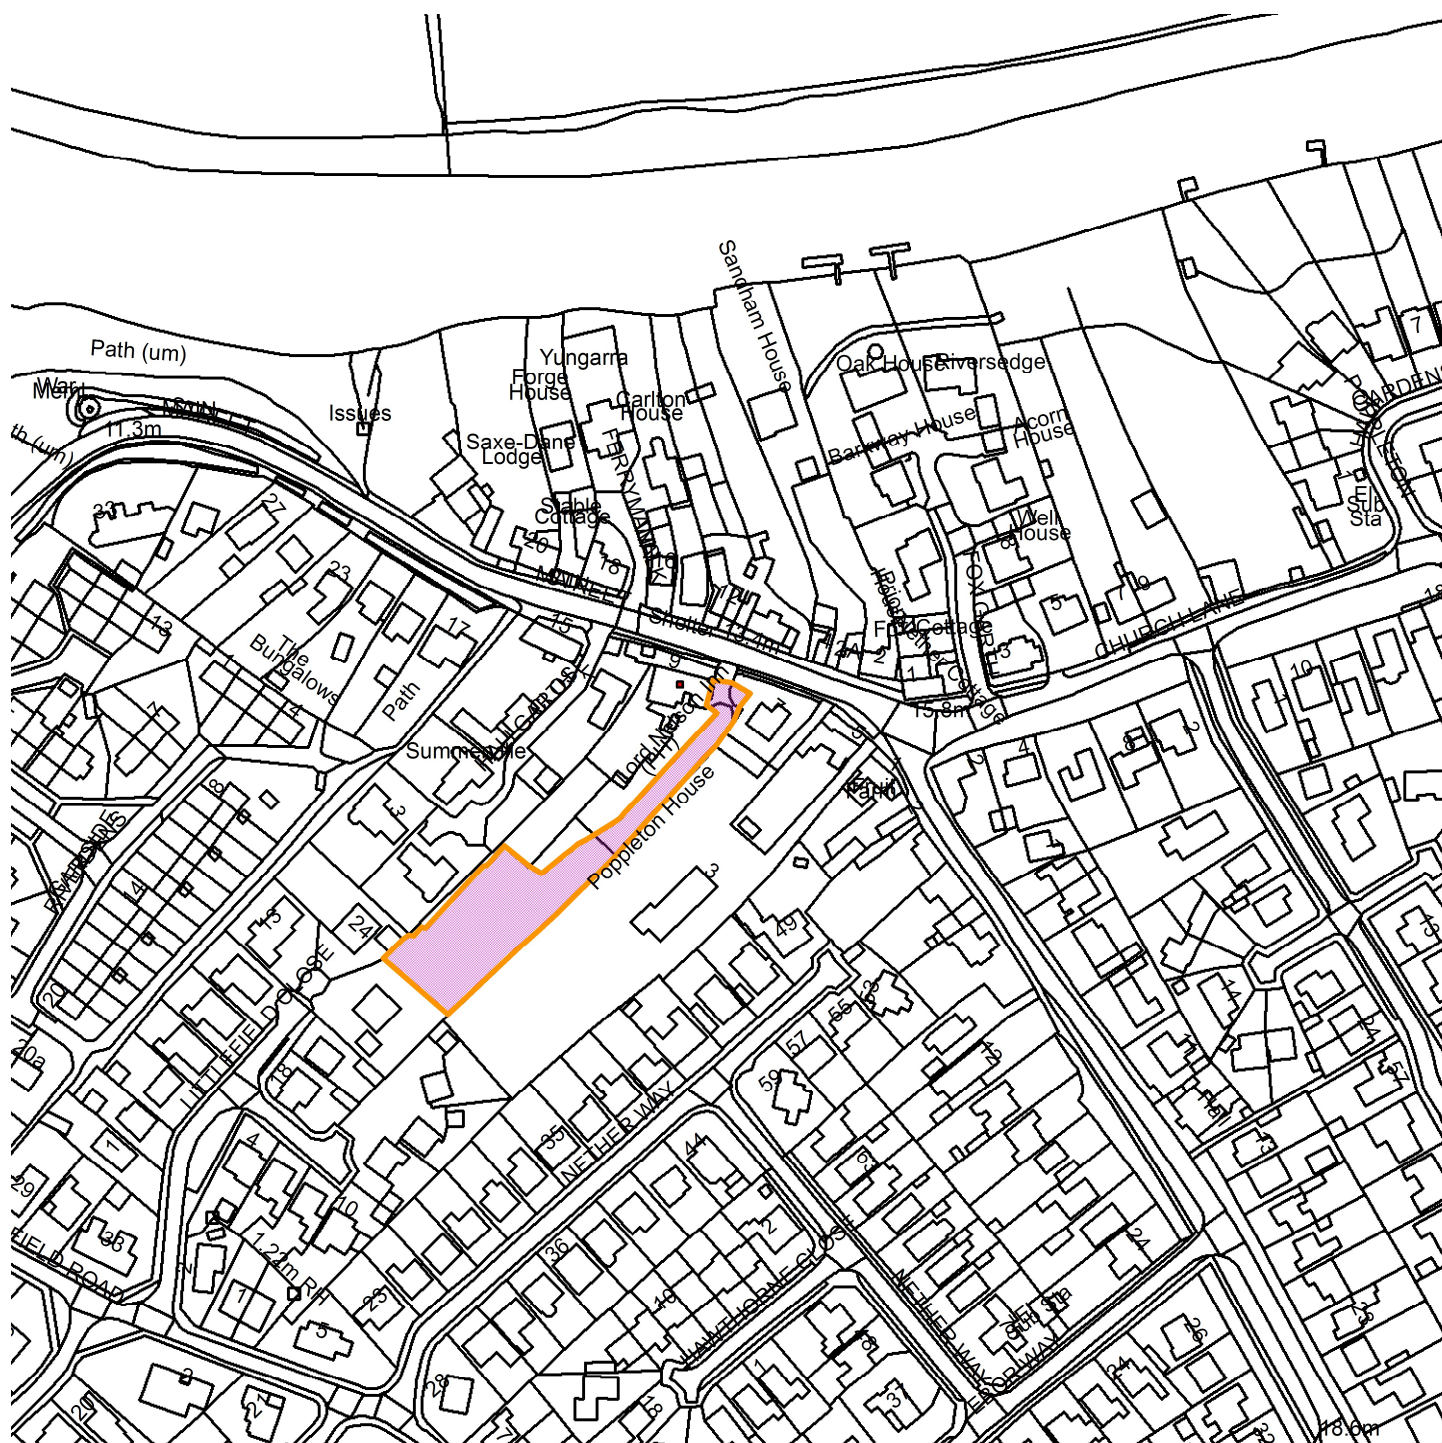

22/02243/FUL

The Lord Nelson, 9 Main Street, Nether Poppleton YO26 6HS

GIS by ESRI (UK)

Scale : 1:2341

Reproduced from the Ordnance Survey map with the permission of the Controller of Her Majesty's Stationery Office © Crown Copyright 2000.

Unauthorised reproduction infringes Crown Copyright and may lead to prosecution or civil proceedings.

Produced using ESRI (UK)'s MapExplorer 2.0 - <http://www.esriuk.com>

<b>Organisation</b>	City of York Council
<b>Department</b>	Directorate of Place
<b>Comments</b>	Site Location Plan
<b>Date</b>	28 February 2023
<b>SLA Number</b>	Not Set